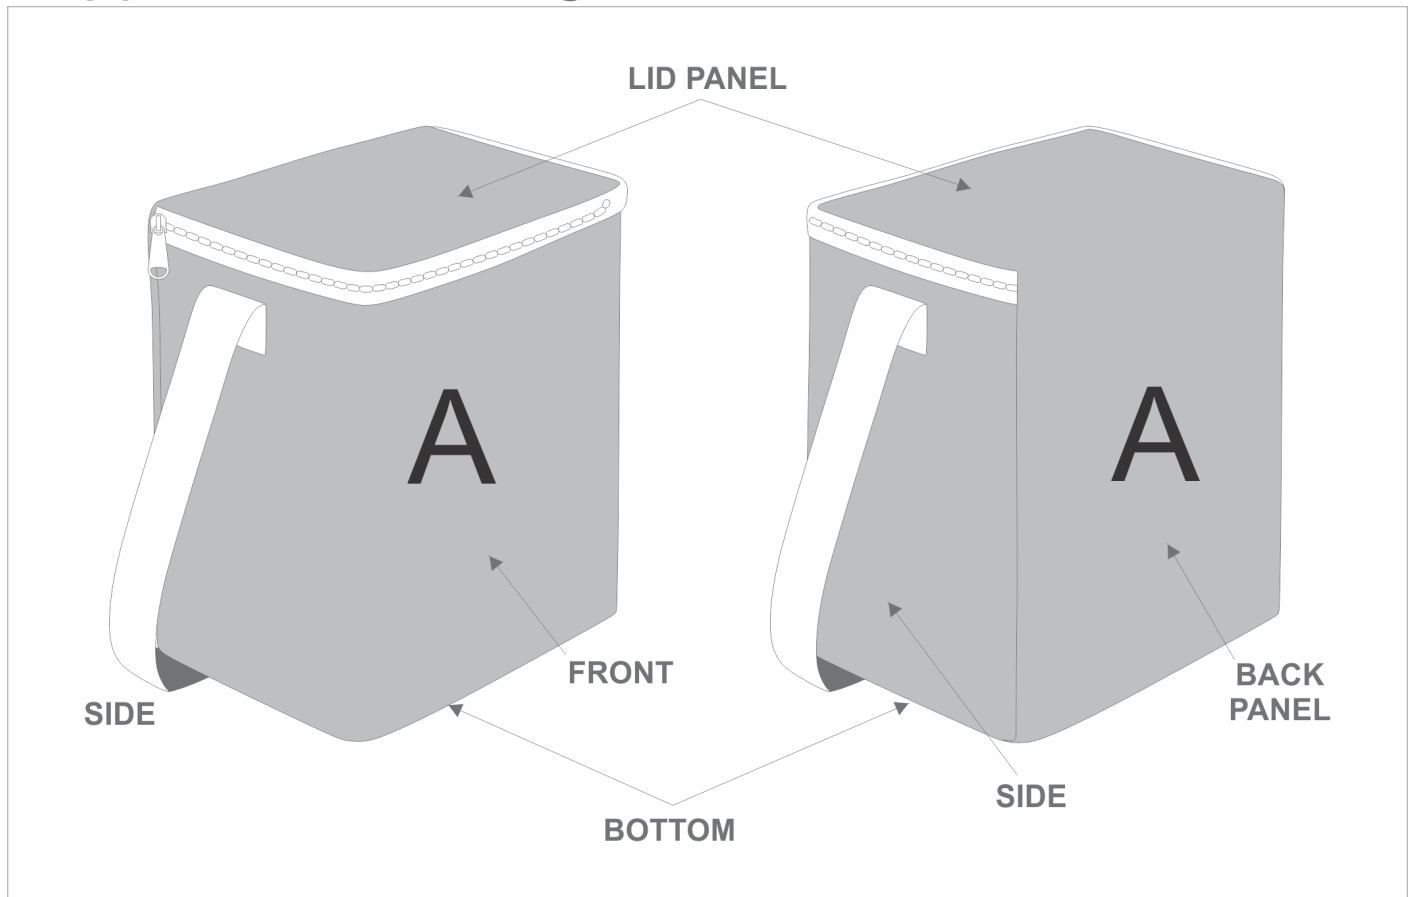

### Need to know:

- Includes 1-Position Sublimation (setup fees apply)
- Please Note: We cannot guarantee 100% logo Alignment on all Brandable Panels.

#### **Position A**

1. Custom Sublimation A (CPSUB-A)  
Full Colour  
Size: 1156mm wide x 840mm high